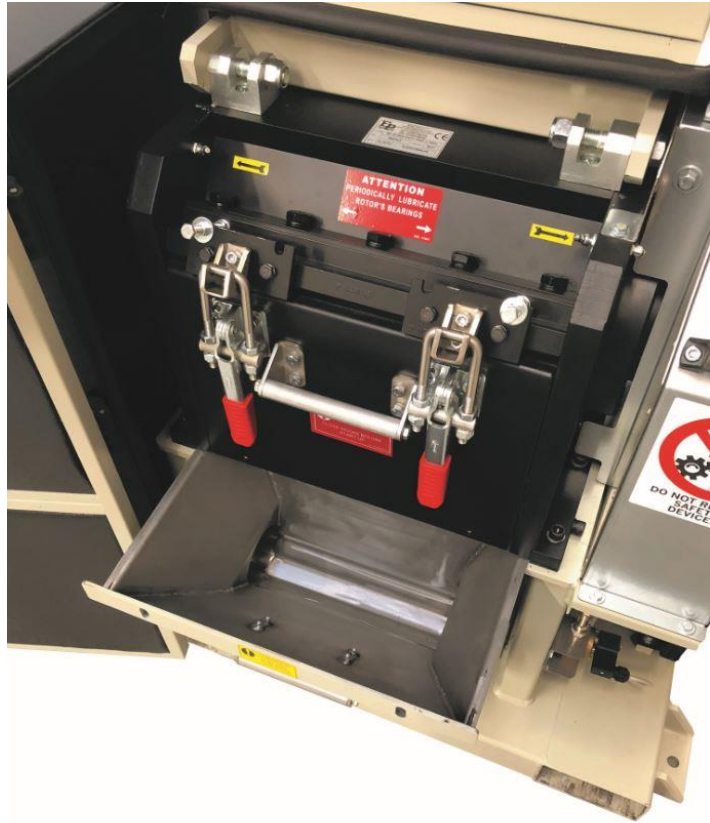

## Engin Plast Granulator Set Up & Benefits

Easy access door to reveal the motor, compressed air & water-cooling pipes & granulator blades

**Front door to reveal the easily removable drop box & screen enclosure**

**Drop box access point**

**Screen access point (directly above drop box)**

**Cutting chamber access point for blade adjustment & blue pipes for water-cooled option**

**For more information on the Engin Plast granulators please check out the Renmar website  
([www.renmar.co.uk](http://www.renmar.co.uk))**